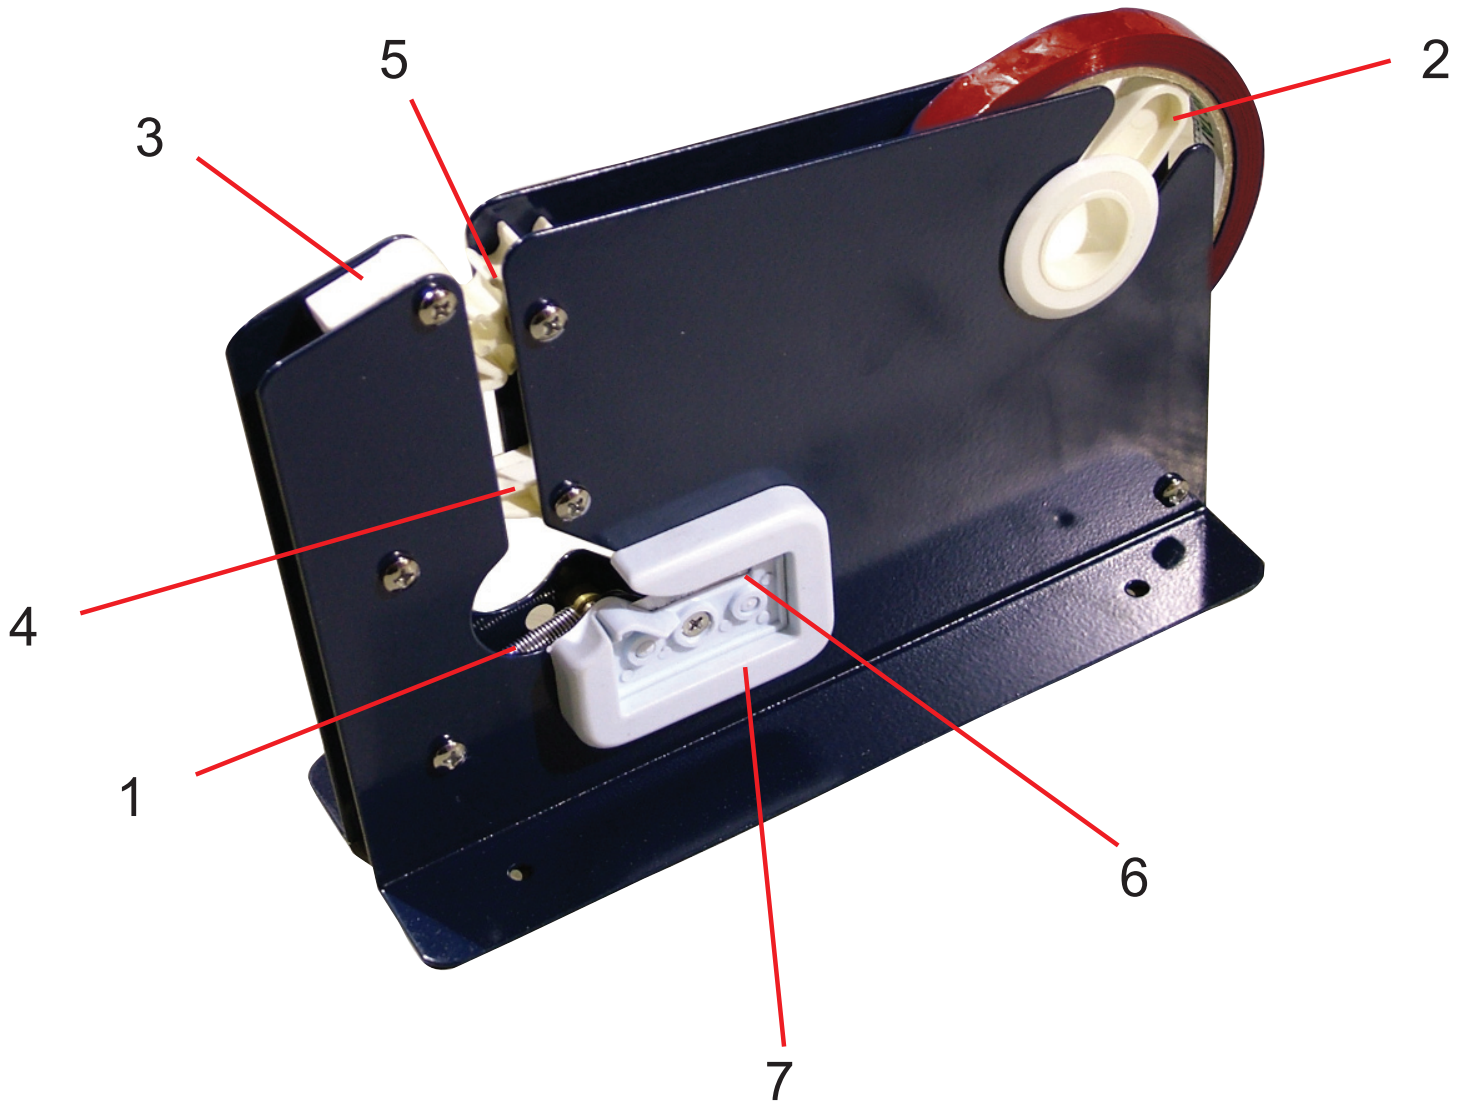

Parts Breakdown

Item 10157

Parts Breakdown

Item 10157

Item No.	Description	Position	Item No.	Description	Position	Item No.	Description	Position
20048	Plastic Parts and Springs for 10157	1, 3-5	64277	Bag Cutter Housing for 10157	7	64280	Screw for 10157	
19467	Holder for 10157	2	64278	Big Copper Pin for 10157				
64276	Blade for 10157	6	64279	Small Copper Pin for 10157				